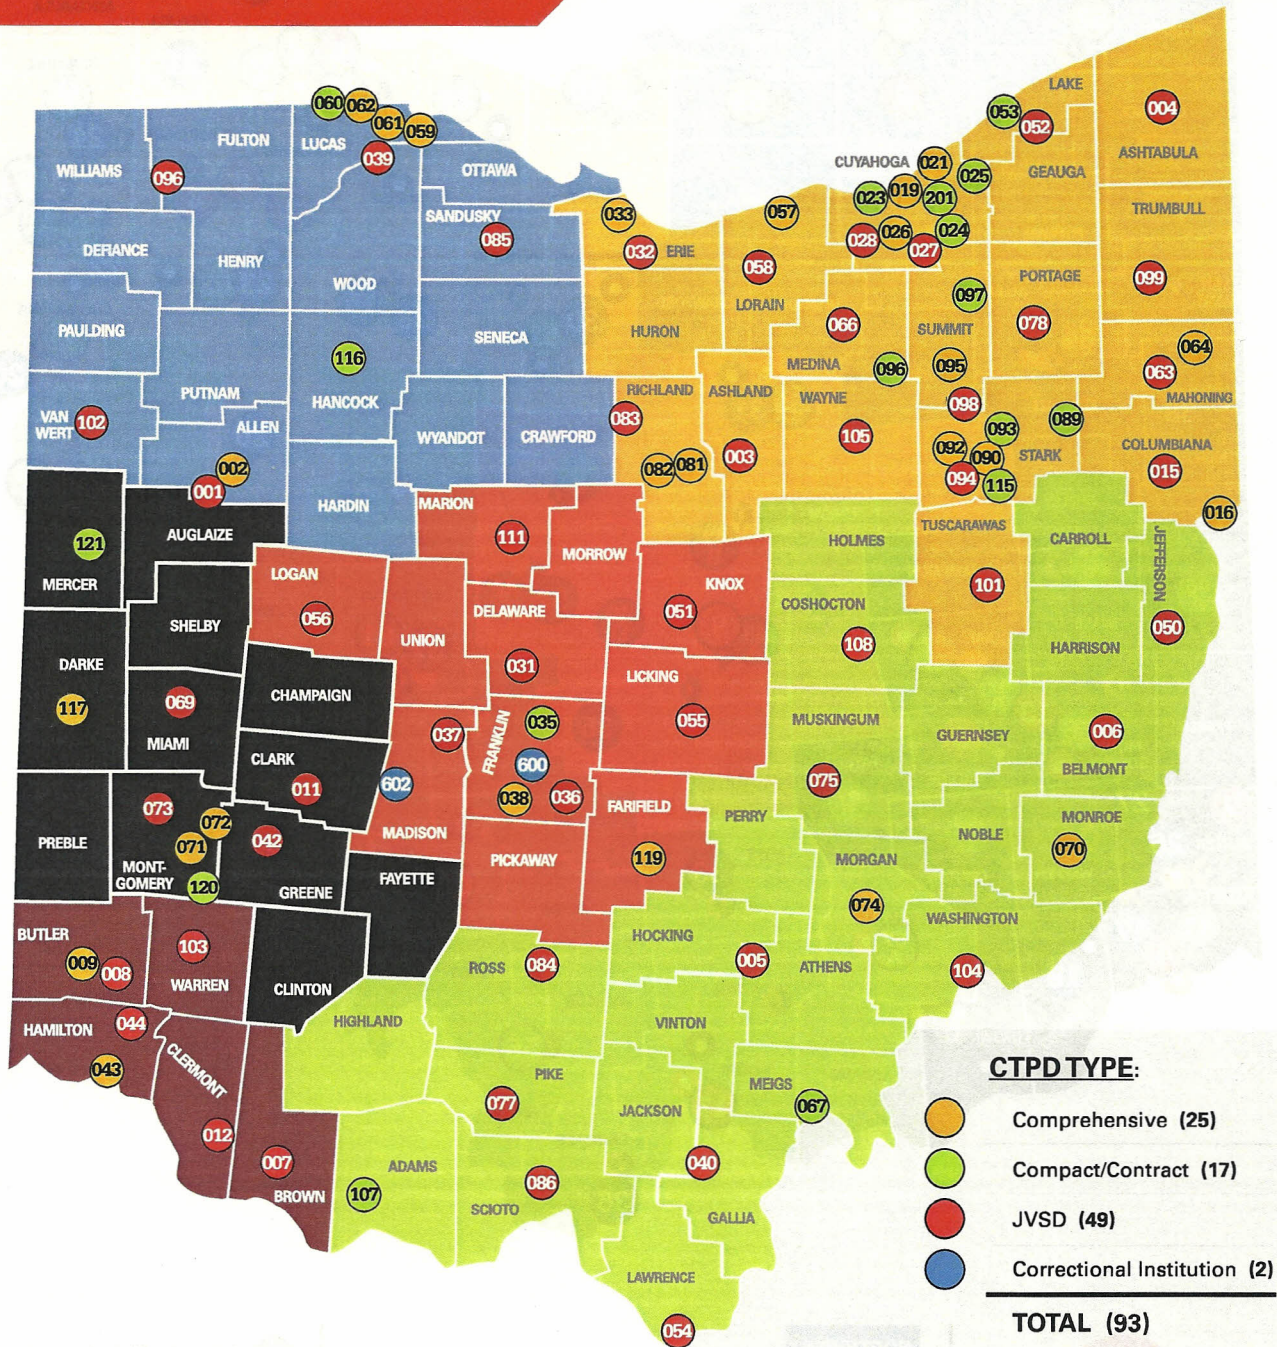

Ohio Career-Technical Planning Districts (CTPDs) by JobsOhio Region

Ohio

Department of Education
Department of Higher Education

NORTHWEST	Jamilah Jones Tucker, jjones@highered.ohio.gov , (614) 466-0543 Tony Pisano, apisano@sbcglobal.net , (419) 309-2135
NORTHEAST	Monique Menefee-Proffitt, mmenefee-proffitt@highered.ohio.gov , (614) 387-1022
WEST	Jared Shank, jshank@highered.ohio.gov , (614) 466-5812
CENTRAL	Nikki Wearly, nwearly@highered.ohio.gov , (614) 728-2662
SOUTHEAST	Anne Skuce, askuce@highered.ohio.gov , (614) 644-6839
SOUTHWEST	Ryan Cupp, rcupp@highered.ohio.gov , (614) 752-9474